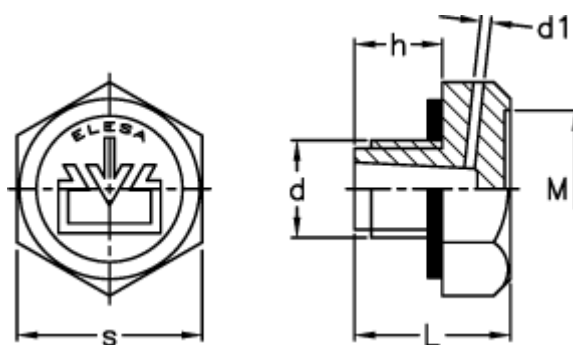

Article number: 2311058677

Description: E+G Oil fill plug, w/breather hole
TCDF.3/4, black

Measures

d = G 3/4

d1 = 2

h = 12

L = 20

M = 25.0

s = 32

Tightening torque N m = 10 til 12